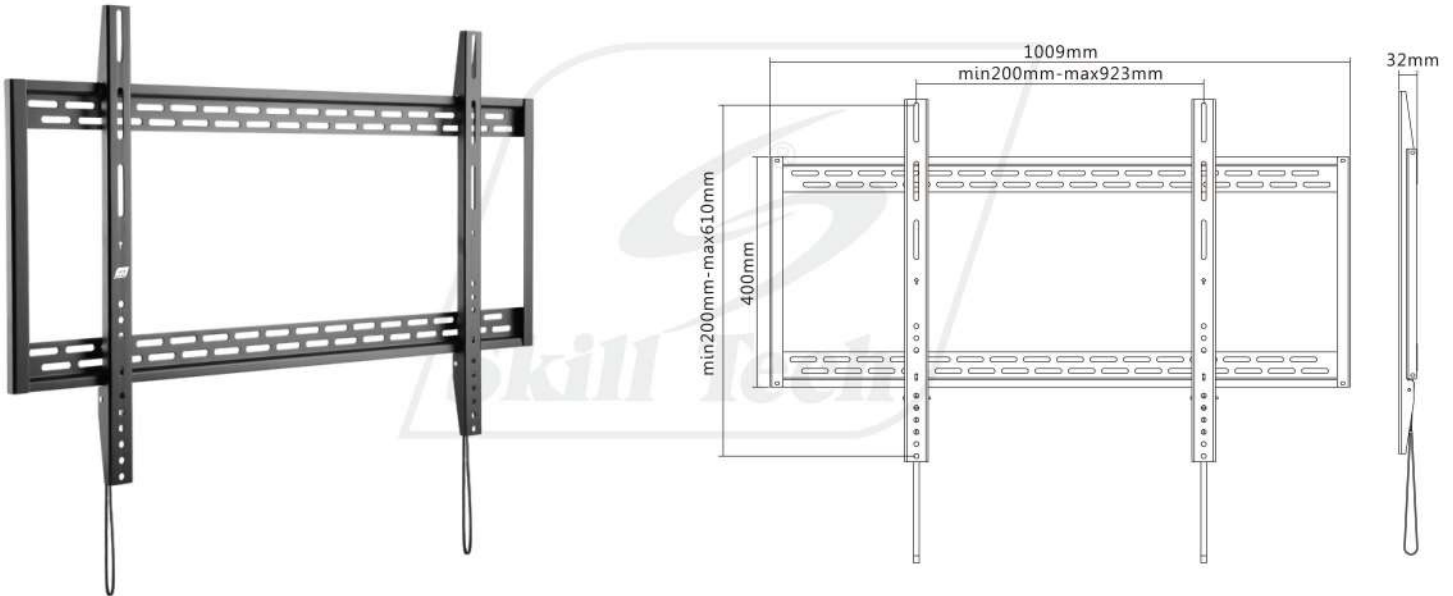

SH 96F

Fixed Lcd / Led / Curved Tv Wall Mount

Suitable for most 60" -105" Screen

Screen Size
60"-105"

VESA Compatible
200x200, 400x200, 300x300,
400x400, 600x400, 800x400, 600x900

Weight Capacity
100kg/220lbs

Profile to Wall
32mm/1.3"

Direction Indicator

Spring Lock

3mm Steel

Automatically Click-in Spring Lock